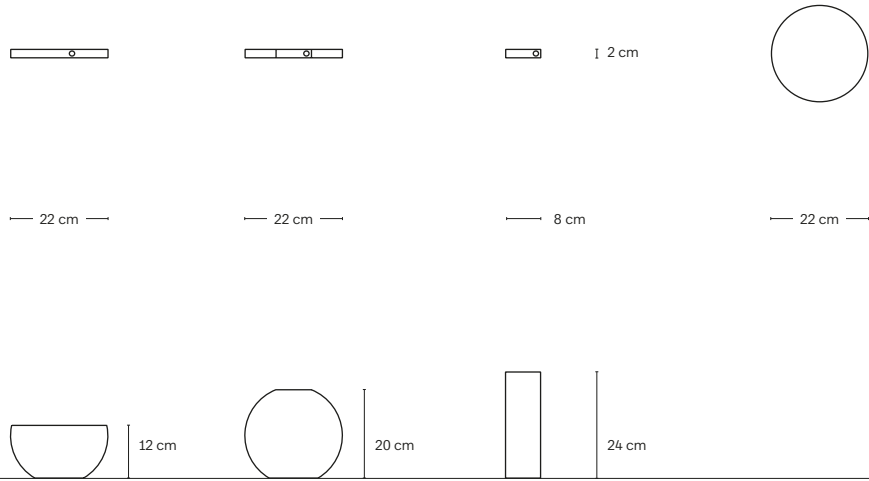

# Vaso

Anno Year	Descrizione Description	Indoor/ Outdoor	Design
2017	Vaso Vase	Indoor + Outdoor	Roberto Cicchinè

Misure Dimensions	Peso Weight	Manifattura Manufacture	Materiali Materials	Colori disponibili Available colours
BASE Ø 22 cm	50 gr	Lavorato dal pieno Machined from a solid	Alluminio verniciato Lacquered aluminium	Monocolore Single Colour  Tutti i colori All colours
BODY L 22 cm W 6 cm H 24 cm	5 kg			Multicolore (scelta colore per singolo pezzo)  Tutti i colori Multicolor (color choice for single piece)  All colours

Pezzi Pieces	First	Second	Third	Note Notes	Verniciature Paintworks
Misure Dimensions	L 22 cm W 2 cm H 12 cm	L 22 cm W 2 cm H 20 cm	L 8 cm W 2 cm H 24 cm	Non vendibile singolarmente Not to be sold separately	Indoor Verniciatura a spruzzo Spray painting
Peso Weight	1.5 kg	2.5 kg	1 kg	Base magnetica inclusa Magnetic base included	Outdoor Zincatura e verniciatura a polveri Galvanization and powder coating

Fiordiferro

Misure  
Dimensions

Peso  
Weight

Materiali  
Materials

Colori/finiture  
Colours/finishes

L 5 cm

20 gr

Metallo verniciato  
Lacquered iron